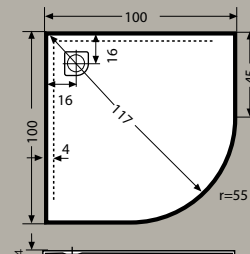

PlanoPlan S
90X150 cm

PlanoPlan S
100x120 cm

PlanoPlan S
100x150 cm

PlanoPlan S
100x140 cm

PlanoPlan S
100x180 cm

Rundduschwannen

DUSCHWANNE

Rondo

RONDO 100
100X100 cm

RONDO 90
90X90 cm

LINKS

RONDO 100X80 L/R
100X80 cm

NEUHEIT

DUSCHWANNE

Rondo Plan

RondoPlan 90x90
90x90x5 cm

RondoPlan 100x80 L/R
100x80x5 cm

RondoPlan 100X100
100x100x5 cm

Rundduschwannen

LAGUNE 80
80X80 cm

LAGUNE 90
90X90 cm

LAGUNE 100
100X100 cm

LAGUNE 90X80 L/R
90X90 cm

LAGUNE 100X90 L/R
100X90 cm