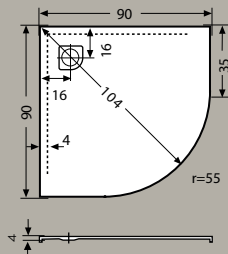

PlanoPlan S
90X150 cm

PlanoPlan S
100x120 cm

PlanoPlan S
100x150 cm

PlanoPlan S
100x140 cm

PlanoPlan S
100x180 cm

Rundduschwannen

DUSCHWANNE

Rondo

RONDO 100
100X100 cm

RONDO 90
90X90 cm

LINKS

RONDO 100X80 L/R
100X80 cm

NEUHEIT

DUSCHWANNE

Rondo Plan

RondoPlan 90x90
90x90x5 cm

RondoPlan 100x80 L/R
100x80x5 cm

RondoPlan 100X100
100x100x5 cm

Rundduschwannen

LAGUNE 80
80X80 cm

LAGUNE 90
90X90 cm

LAGUNE 100
100X100 cm

LAGUNE 90X80 L/R
90X90 cm

LAGUNE 100X90 L/R
100X90 cm