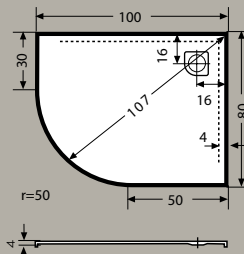

PlanoPlan S
90X150 cm

PlanoPlan S
100x120 cm

PlanoPlan S
100x150 cm

PlanoPlan S
100x140 cm

PlanoPlan S
100x180 cm

Rundduschwannen

DUSCHWANNE

Rondo

RONDO 100
100X100 cm

RONDO 90
90X90 cm

LINKS

RONDO 100X80 L/R
100X80 cm

NEUHEIT

DUSCHWANNE

Rondo Plan

RondoPlan 90x90
90x90x5 cm

RondoPlan 100x80 L/R
100x80x5 cm

RondoPlan 100X100
100x100x5 cm

Rundduschwannen

LAGUNE 80
80X80 cm

LAGUNE 90
90X90 cm

LAGUNE 100
100X100 cm

LAGUNE 90X80 L/R
90X90 cm

LAGUNE 100X90 L/R
100X90 cm