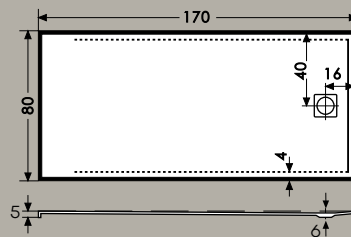

PlanoPlan
110X90 cm

PlanoPlan
120X80 cm

PlanoPlan
120X90 cm

PlanoPlan
120X100 cm

PlanoPlan
130X90 cm

PlanoPlan
130X100 cm

PlanoPlan
140X90 cm

PlanoPlan
150X90 cm

Flachduschwannen

DUSCHWANNE

PlanoPlan S

PlanoPlan S
80X160 cm

PlanoPlan S
80X170 cm

PlanoPlan S
90X120 cm

PlanoPlan S
90X130 cm

PlanoPlan S
90X140 cm

PlanoPlan S
90X150 cm

PlanoPlan S
100x120 cm

PlanoPlan S
100x150 cm

PlanoPlan S
100x140 cm

PlanoPlan S
100x180 cm

Rundduschwannen

DUSCHWANNE

Rondo

RONDO 100
100X100 cm

RONDO 90
90X90 cm

LINKS

RONDO 100X80 L/R
100X80 cm

NEUHEIT

DUSCHWANNE

Rondo Plan

RondoPlan 90x90
90x90x5 cm