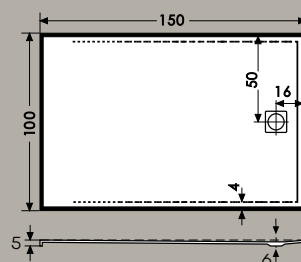

PlanoPlan
110X90 cm

PlanoPlan
120X80 cm

PlanoPlan
120X90 cm

PlanoPlan
120X100 cm

PlanoPlan
130X90 cm

PlanoPlan
130X100 cm

PlanoPlan
140X90 cm

PlanoPlan
150X90 cm

Flachduschwannen

DUSCHWANNE

PlanoPlan S

PlanoPlan S
80X160 cm

PlanoPlan S
80X170 cm

PlanoPlan S
90X120 cm

PlanoPlan S
90X130 cm

PlanoPlan S
90X140 cm

PlanoPlan S
90X150 cm

PlanoPlan S
100x120 cm

PlanoPlan S
100x150 cm

PlanoPlan S
100x140 cm

PlanoPlan S
100x180 cm

Rundduschwannen

DUSCHWANNE

Rondo