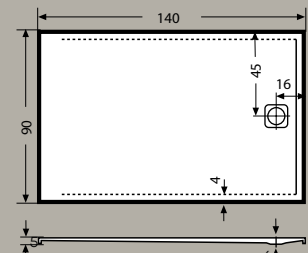

PlanoPlan
110X90 cm

PlanoPlan
120X80 cm

PlanoPlan
120X90 cm

PlanoPlan
120X100 cm

PlanoPlan
130X90 cm

PlanoPlan
130X100 cm

PlanoPlan
140X90 cm

PlanoPlan
150X90 cm

Flachduschwannen

DUSCHWANNE

PlanoPlan S

PlanoPlan S
80X160 cm

PlanoPlan S
80X170 cm

PlanoPlan S
90X120 cm

PlanoPlan S
90X130 cm

PlanoPlan S
90X140 cm

PlanoPlan S
90X150 cm

PlanoPlan S
100x120 cm

PlanoPlan S
100x150 cm

PlanoPlan S
100x140 cm

PlanoPlan S
100x180 cm

Rundduschwannen

DUSCHWANNE

Rondo

RONDO 100
100X100 cm

RONDO 90
90X90 cm

LINKS

RONDO 100X80 L/R
100X80 cm

NEUHEIT

DUSCHWANNE

Rondo Plan

RondoPlan 90x90
90x90x5 cm