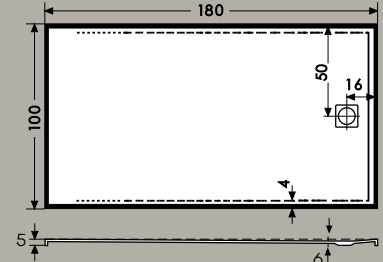

Flachduschwannen

DUSCHWANNE

PlanoPlan S

PlanoPlan S
80X160 cm

PlanoPlan S
80X170 cm

PlanoPlan S
90X120 cm

PlanoPlan S
90X130 cm

PlanoPlan S
90X140 cm

PlanoPlan S
90X150 cm

PlanoPlan S
100x120 cm

PlanoPlan S
100x150 cm

PlanoPlan S
100x140 cm

PlanoPlan S
100x180 cm

Rundduschwannen

DUSCHWANNE

Rondo

RONDO 100
100X100 cm

RONDO 90
90X90 cm

LINKS

RONDO 100X80 L/R
100X80 cm

NEUHEIT

DUSCHWANNE

Rondo Plan

RondoPlan 90x90
90x90x5 cm