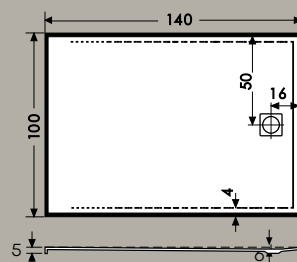

Flachduschwannen

DUSCHWANNE

PlanoPlan S

PlanoPlan S
80X160 cm

PlanoPlan S
80X170 cm

PlanoPlan S
90X120 cm

PlanoPlan S
90X130 cm

PlanoPlan S
90X140 cm

PlanoPlan S
90X150 cm

PlanoPlan S
100x120 cm

PlanoPlan S
100x150 cm

PlanoPlan S
100x140 cm

PlanoPlan S
100x180 cm

Rundduschwannen

DUSCHWANNE

Rondo

RONDO 100
100X100 cm

RONDO 90
90X90 cm

LINKS

RONDO 100X80 L/R
100X80 cm

NEUHEIT

DUSCHWANNE

Rondo Plan

RondoPlan 90x90
90x90x5 cm