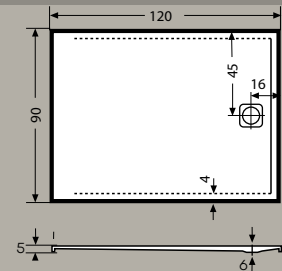

PlanoPlan
110X90 cm

PlanoPlan
120X80 cm

PlanoPlan
120X90 cm

PlanoPlan
120X100 cm

PlanoPlan
130X90 cm

PlanoPlan
130X100 cm

PlanoPlan
140X90 cm

PlanoPlan
150X90 cm

Flachduschwannen

DUSCHWANNE

PlanoPlan S

PlanoPlan S
80X160 cm

PlanoPlan S
80X170 cm

PlanoPlan S
90X120 cm

PlanoPlan S
90X130 cm

PlanoPlan S
90X140 cm

PlanoPlan S
90X150 cm

PlanoPlan S
100x120 cm

PlanoPlan S
100x150 cm

PlanoPlan S
100x140 cm

PlanoPlan S
100x180 cm

Rundduschwannen

DUSCHWANNE

Rondo