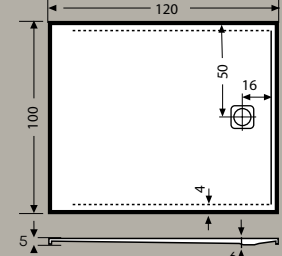

PlanoPlan
110X90 cm

PlanoPlan
120X80 cm

PlanoPlan
120X90 cm

PlanoPlan
120X100 cm

PlanoPlan
130X90 cm

PlanoPlan
130X100 cm

PlanoPlan
140X90 cm

PlanoPlan
150X90 cm

Flachduschwannen

DUSCHWANNE

PlanoPlan S

PlanoPlan S
80X160 cm

PlanoPlan S
80X170 cm

PlanoPlan S
90X120 cm

PlanoPlan S
90X130 cm

PlanoPlan S
90X140 cm

PlanoPlan S
90X150 cm

PlanoPlan S
100x120 cm

PlanoPlan S
100x150 cm

PlanoPlan S
100x140 cm

PlanoPlan S
100x180 cm

Rundduschwannen

DUSCHWANNE

Rondo