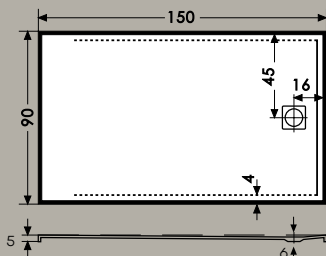

PlanoPlan
110X90 cm

PlanoPlan
120X80 cm

PlanoPlan
120X90 cm

PlanoPlan
120X100 cm

PlanoPlan
130X90 cm

PlanoPlan
130X100 cm

PlanoPlan
140X90 cm

PlanoPlan
150X90 cm

Flachduschwannen

DUSCHWANNE

PlanoPlan S

PlanoPlan S
80X160 cm

PlanoPlan S
80X170 cm

PlanoPlan S
90X120 cm

PlanoPlan S
90X130 cm

PlanoPlan S
90X140 cm

PlanoPlan S
90X150 cm

PlanoPlan S
100x120 cm

PlanoPlan S
100x150 cm

PlanoPlan S
100x140 cm

PlanoPlan S
100x180 cm

Rundduschwannen

DUSCHWANNE

Rondo

RONDO 100
100X100 cm

RONDO 90
90X90 cm

LINKS

RONDO 100X80 L/R
100X80 cm

NEUHEIT

DUSCHWANNE

Rondo Plan

RondoPlan 90x90
90x90x5 cm