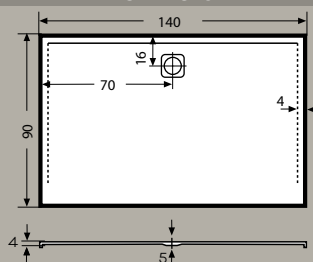

Flachduschwannen

PlanoPlan
80X80 cm

PlanoPlan
90X80 cm

PlanoPlan
90X90 cm

PlanoPlan
100X70 cm

PlanoPlan
100X80 cm

PlanoPlan
100X90 cm

PlanoPlan
100X100 cm

PlanoPlan
110X90 cm

PlanoPlan
120X80 cm

PlanoPlan
120X90 cm

PlanoPlan
120X100 cm

PlanoPlan
130X90 cm

PlanoPlan
130X100 cm

PlanoPlan
140X90 cm

PlanoPlan
150X90 cm

Flachduschwannen

DUSCHWANNE

PlanoPlan S

PlanoPlan S
80X160 cm

PlanoPlan S
80X170 cm

PlanoPlan S
90X120 cm

PlanoPlan S
90X130 cm

PlanoPlan S
90X140 cm